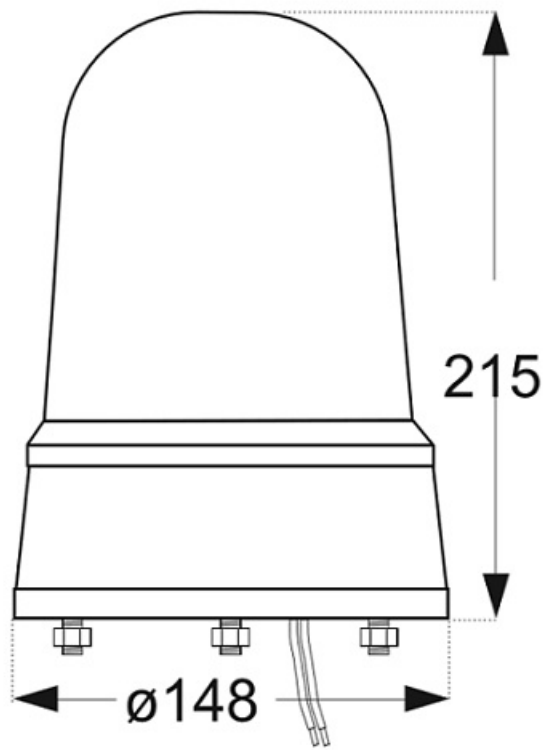

3006102041

EHS-240

Rotary Light 24V DC, Orange

Description

- ✓ Used in noisy areas to indicate a call
- ✓ Equipped with 1m Cable
- ✓ 24 VDC

Rotating beacon in painted mild steel housing, for less aggressive environments. Enduring with low noise friction-gear.

Technical Dimensions

Specifications

GENERAL

Operating voltage	24V DC +-10%
Lamp source	70 W halogen (H1)
Rated current	3A
Flash frequency	180 r.p.m.
Operating temp	-10°C to +50°C
Material	Housing : Painted mild st. / Lens : PC
Housing Colour	Grey
Duty cycle	100%
Connection	1mtr. cable
IP-class	IP-54
Dimensions (mm)	148Ø x 215H
Weight	1.1 kg

ORDER NUMBER

DESCRIPTION

3006102038	EHS-24B Rotary Light 24VDC Blue
3006102039	EHS-24G Rotary Light 24VDC Green
3006102040	EHS-24K Rotary Light 24VDC Clear
3006102041	EHS-24R Rotary Light 24VDC Orange
3006102042	EHS-24R Rotary Light 24VDC Red