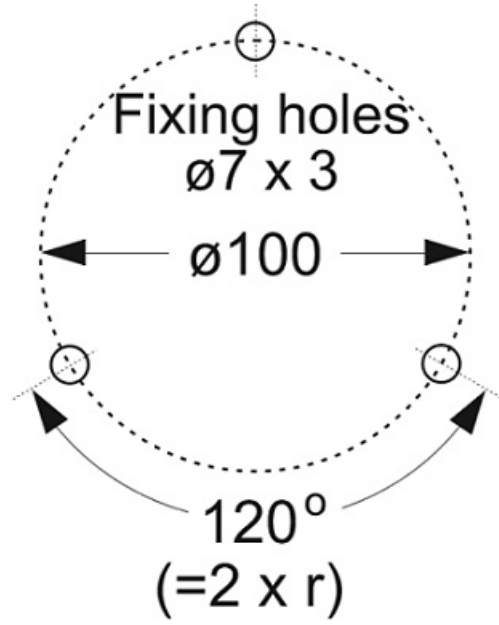

3006102041

EHS-240

Rotary Light 24V DC, Orange

Description

- ✓ Used in noisy areas to indicate a call
- ✓ Equipped with 1m Cable
- ✓ 24 VDC

Rotating beacon in painted mild steel housing, for less aggressive environments. Enduring with low noise friction-gear.

Technical Dimensions

Specifications

GENERAL

Operating voltage	24V DC +-10%
Lamp source	70 W halogen (H1)
Rated current	3A
Flash frequency	180 r.p.m.
Operating temp	-10°C to +50°C
Material	Housing : Painted mild st. / Lens : PC
Housing Colour	Grey
Duty cycle	100%
Connection	1mtr. cable
IP-class	IP-54
Dimensions (mm)	148Ø x 215H
Weight	1.1 kg