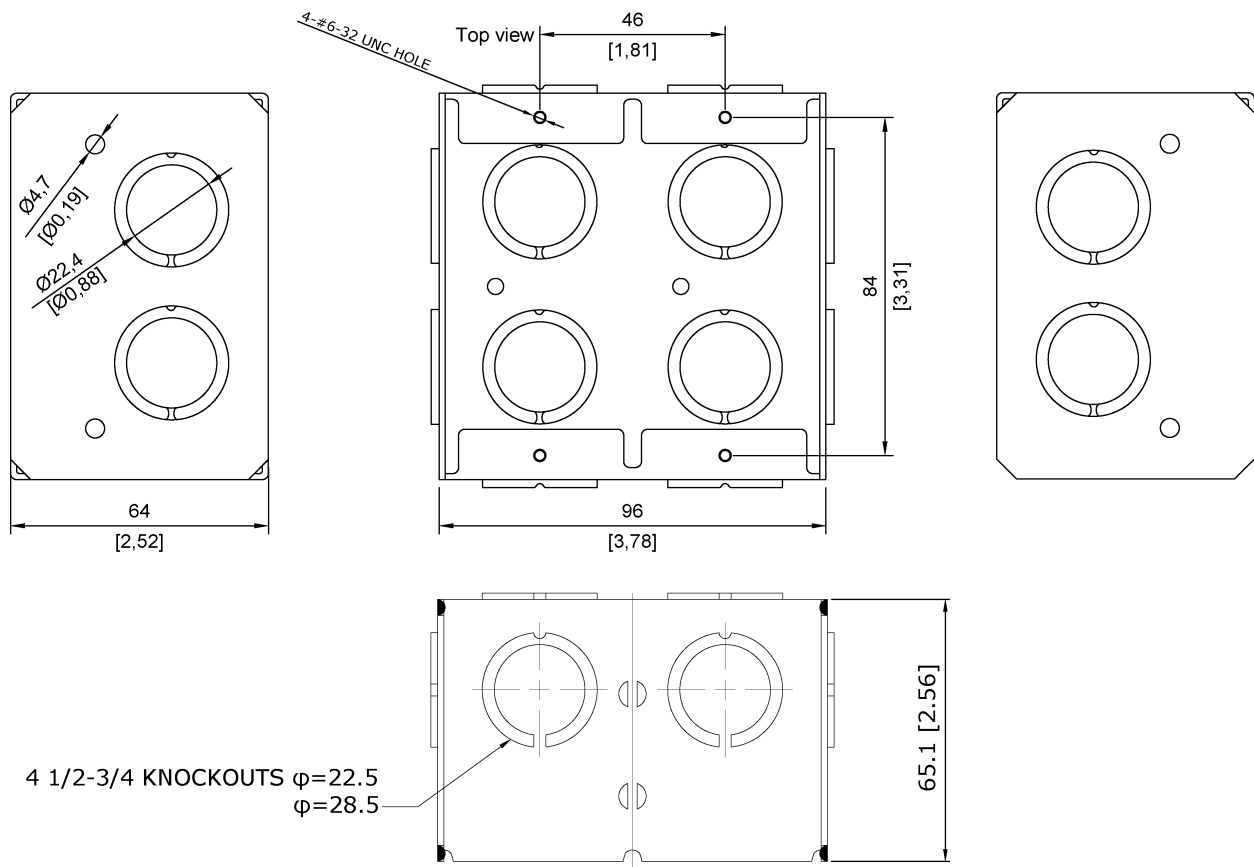

1008140030

TA-3

2½" Deep Flushmount Backbox for Turbine Compact & & Mini

Description

2½" Deep Flushmount Backbox for Turbine Mini stations TMIS-1, TMIS-2 and Turbine Compact Analog stations TCAS-1, TCAS-2, TCAS-3.

Technical Dimensions

Specifications

MECHANICAL

Size (WxHxD): 96 x 96 x 64mm

Wt: 0.4kg

Used With

TMIS-1

Turbine Mini Intercom