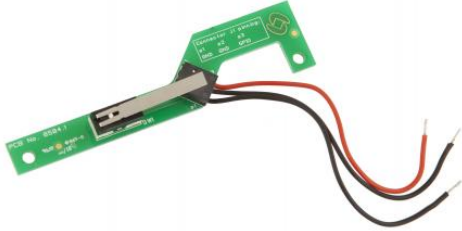

## Tamper Switch for Vandal Resistant Substation TKIE

- ✓ Easily adds tamper detection functionality to the Vandal Resistant Substation.
- ✓ Uses a rear mounted mechanical switch to detect tampering.
- ✓ All components necessary to mount the tamper switch are included.

### Description

The tamper switch is an accessory that adds tamper detection functionality to *IP Vandal Resistant Substation TKIE* (1008041200).